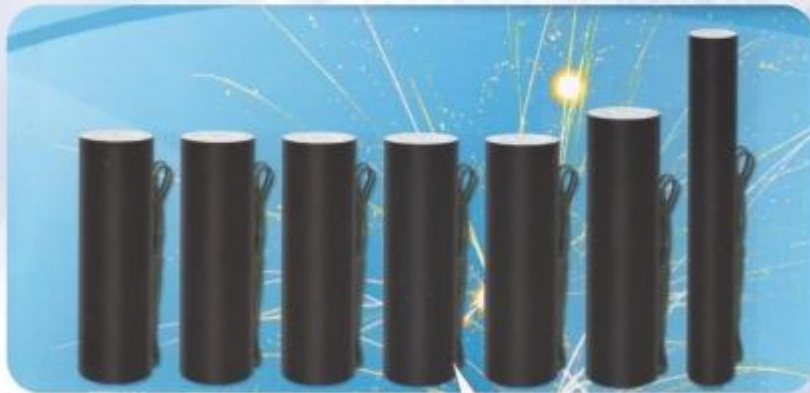

## CATEGORIA 2 - DIMENSIONE TUBO : 30x37x225 mm

CODICE	FONTANE FREDE	IMBALLO
203 W	60SEC. 12M. OUTDOOR WATERFALL ( CASCATA 5M. 15PZ.)	4*5
228 W	FONTANA 30 SECONDI	20*5
228 WS	FONTANA 30 SECONDI DI SPINTA	50*2
229 W	FONTANA 60 SECONDI	30*1
229 WS	FONTANA 60 SECONDI DI SPINTA	50*2
232 W	10SECONDI 3 METRI STAGE SILVER FOUNTAIN	20*5
233 W	40SECONDI 5METRI STAGE FOUNTAIN SILVER W/BLUE PISTIL	20*2
234 W	10SECONDI 5METRI SILVER FOUNTAIN	30*1
235 W	15METRI SILVER BUTTERFLY	6*2
236 W	40SECONDI STAGE STROBE WHITE	12*5
237 W	30SECONDI STAGE STROBE RED	12*5
238 W	30SECONDI STAGE STROBE 30 GREEN	20*5
239 W	10SECONDI 15M. SILVER FOUNTAIN	30*1
246 W	40SECONDI 5M SILVER FOUNTAIN W/BLUE PISTIL	30*1
247 W	40SECONDI 5M GOLD FOUNTAIN W/PISTIL	30*1
248 W	40SECONDI 5M THREE LAYER LAYER FOUNTAIN	30*1
249 W	40SECONDI 5M GOLD TO SILVER FOUNTAIN	30*1
250 W	18SECONDI 8METRI SILVER FOUNTAIN STAGE FOUNTAIN	20*5